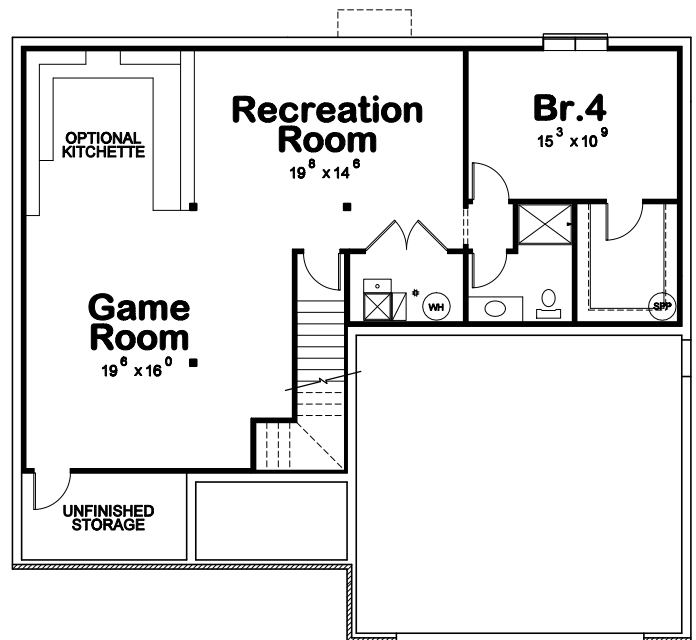

Main Level: 1,413 Sq. Ft.
Opt. Lower Level: 1,123 Sq. Ft.

ANTHONY

Main Level

Optional Lower Level

*Some plans may be shown with options and are subject to change without notice.