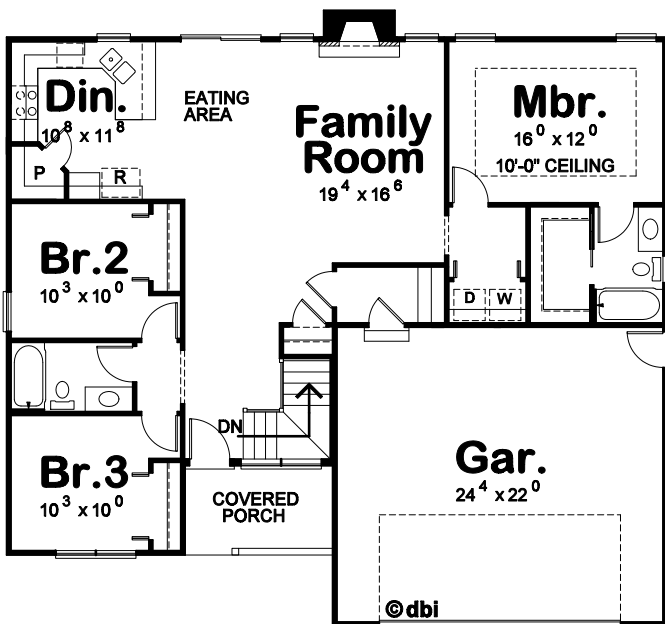

Main Level: 1,413 Sq. Ft.
Opt. Lower Level: 1,123 Sq. Ft.

ANTHONY

Main Level

Optional Lower Level

*Some plans may be shown with options and are subject to change without notice.