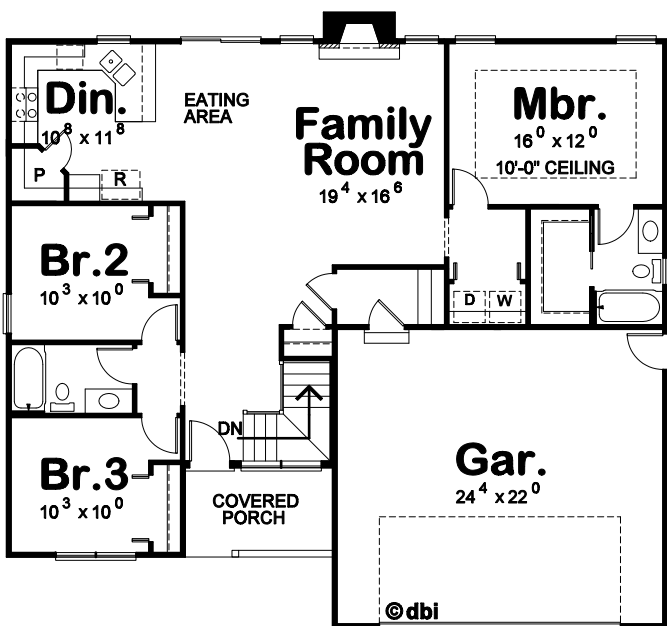

Main Level: 1,413 Sq. Ft.
Opt. Lower Level: 1,123 Sq. Ft.

ANTHONY

Main Level

Optional Lower Level

*Some plans may be shown with options and are subject to change without notice.