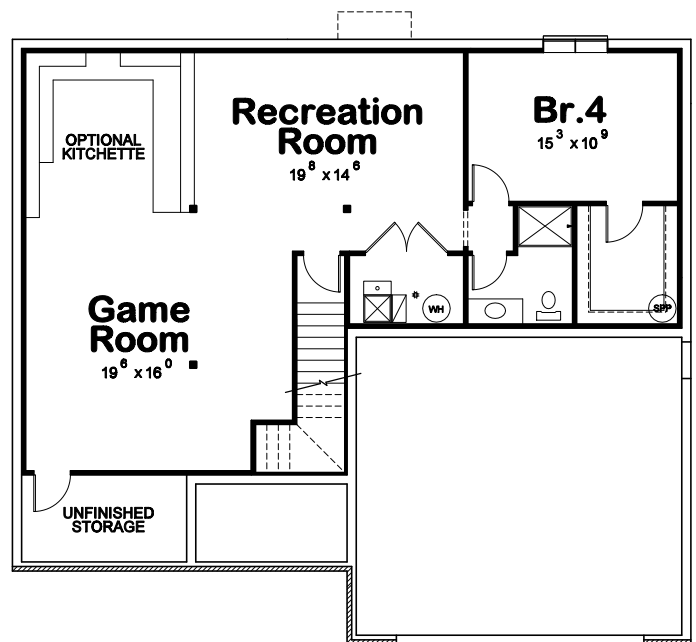

Main Level: 1,413 Sq. Ft.
Opt. Lower Level: 1,123 Sq. Ft.

ANTHONY

Main Level

Optional Lower Level

*Some plans may be shown with options and are subject to change without notice.