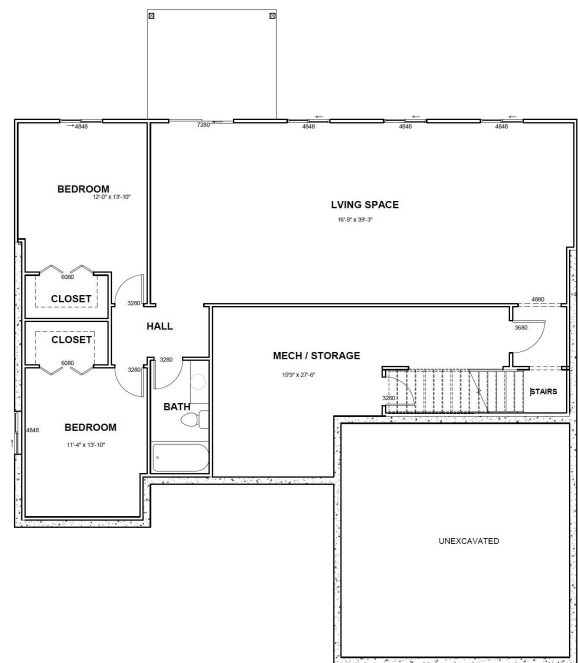

Main Level: 1,602 Sq. Ft.

Opt. Lower Level: 1,262 Sq. Ft.

LEXI

ELEVATION A

ELEVATION B

ELEVATION C

Main Level

Optional Lower Level