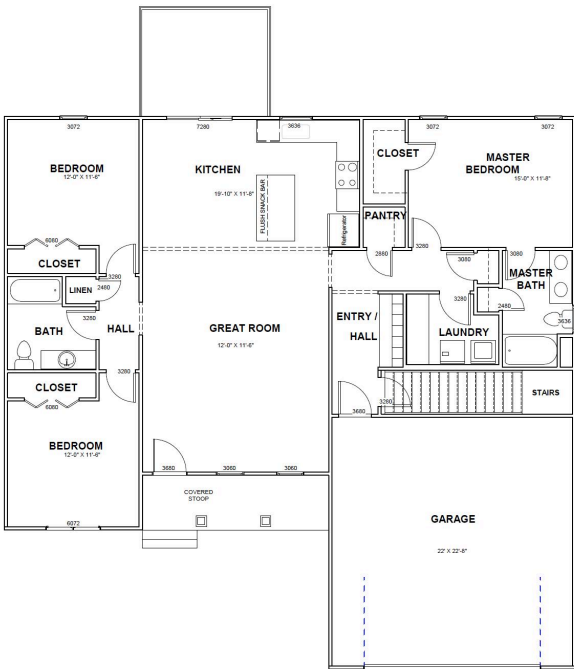

Main Level: 1,602 Sq. Ft.

Opt. Lower Level: 1,262 Sq. Ft.

LEXI

ELEVATION A

ELEVATION B

ELEVATION C

Main Level

Optional Lower Level