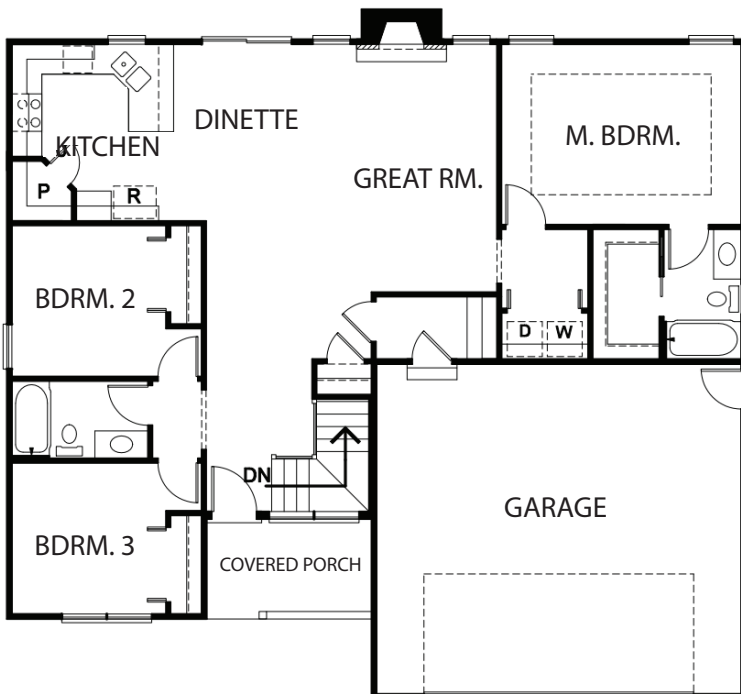

Main Level

Lower Level

ANTHONY

Main Level: 1413 SQ. FT.

Lower Level: 1123 SQ. FT.

*Some plans may be shown with options and are subject to change without notice.