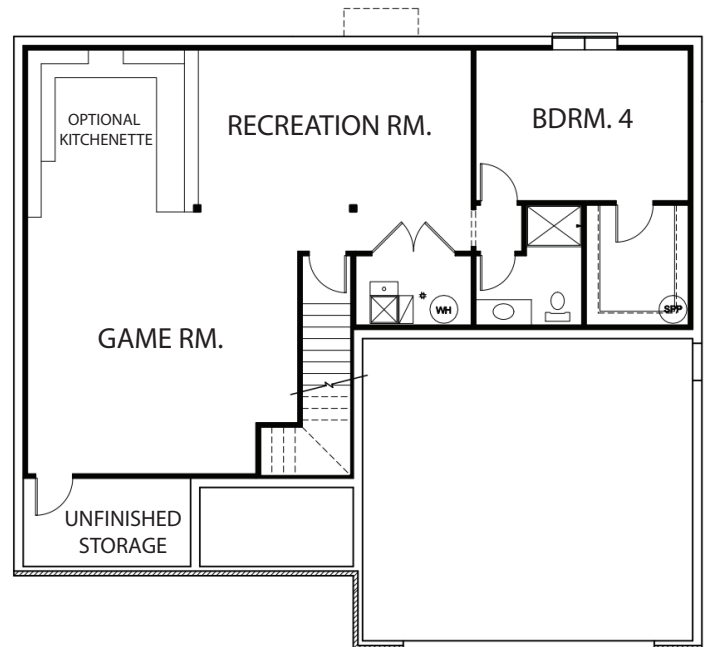

Main Level

Lower Level

ANTHONY

Main Level: 1413 SQ. FT.

Lower Level: 1123 SQ. FT.

*Some plans may be shown with options and are subject to change without notice.