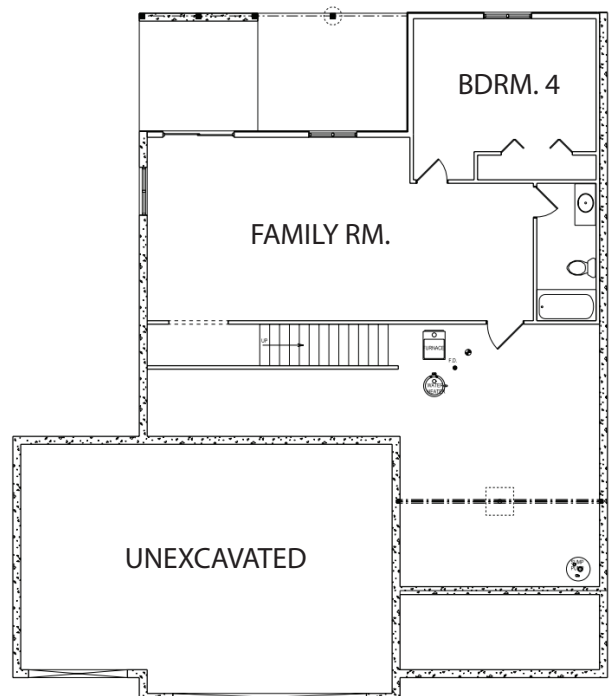

Main Level

Opt. Lower Level

# HAVANA

Main Level: 1528 SQ. FT.

Opt. Lower Level: 772 SQ. FT.

\*Some plans may be shown with options and are subject to change without notice.