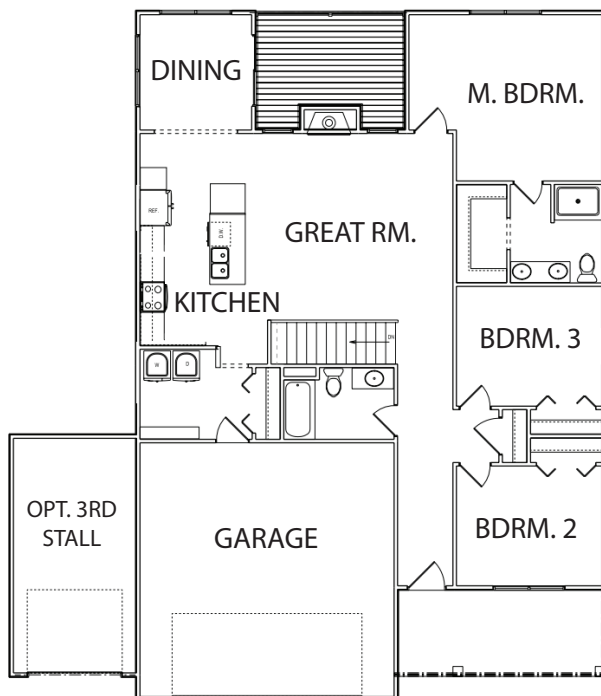

Main Level

Opt. Lower Level

# HAVANA

Main Level: 1528 SQ. FT.

Opt. Lower Level: 772 SQ. FT.

\*Some plans may be shown with options and are subject to change without notice.