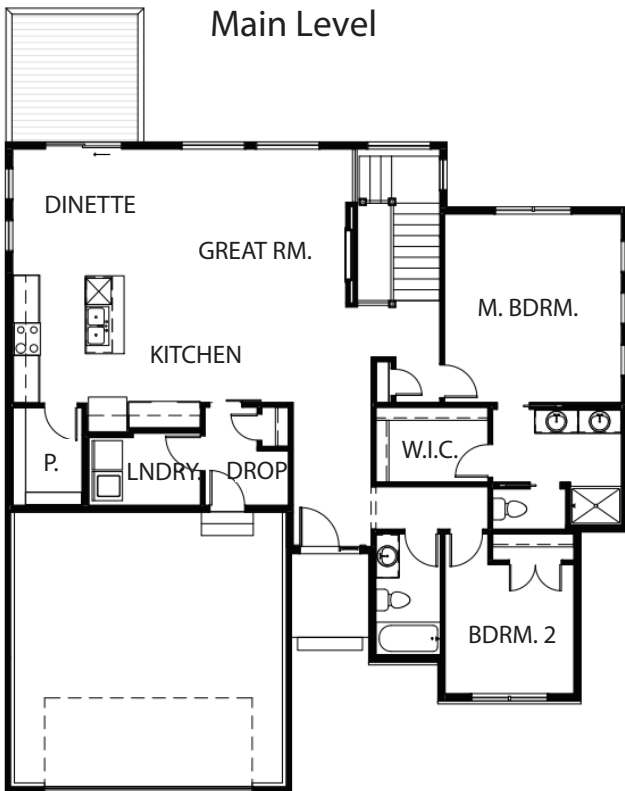

Main Level

Lower Level

Main Level: 1544 SQ. FT.
Lower Level: 1173 SQ. FT.

RUBY

*Some plans may be shown with options and are subject to change without notice.