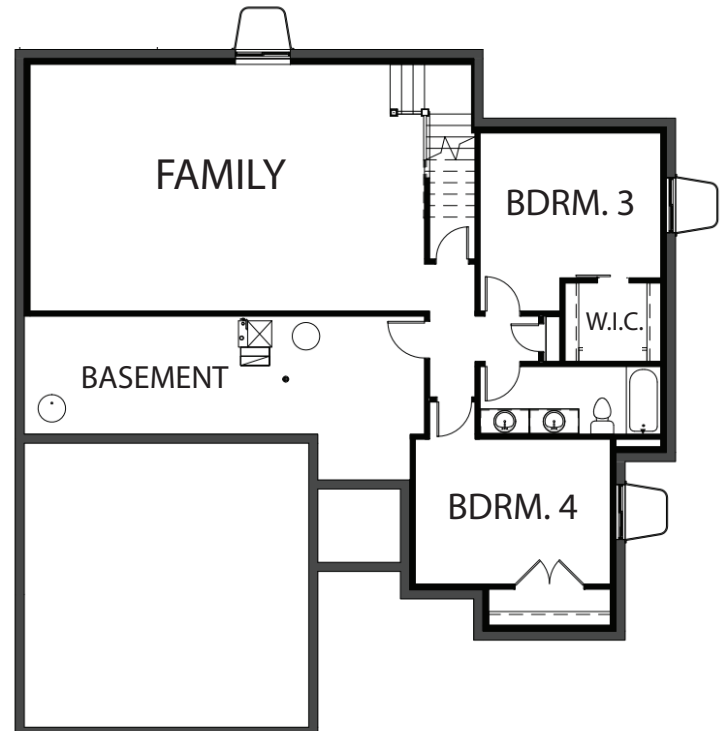

Main Level

Lower Level

Main Level: 1544 SQ. FT.
Lower Level: 1173 SQ. FT.

RUBY

*Some plans may be shown with options and are subject to change without notice.