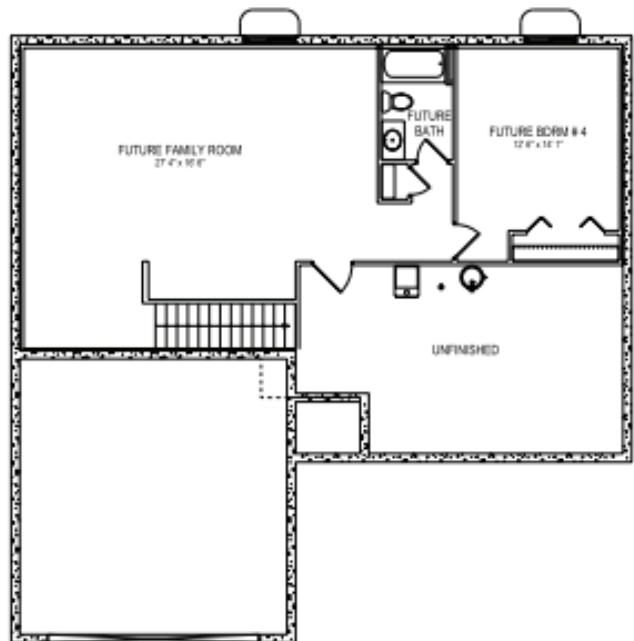

Main Level

Lower Level

O'SHEA

Main Level: 1,391 SQ. FT.

Opt. Lower Level: 940 SQ. FT.

*Some plans may be shown with options and are subject to change without notice.