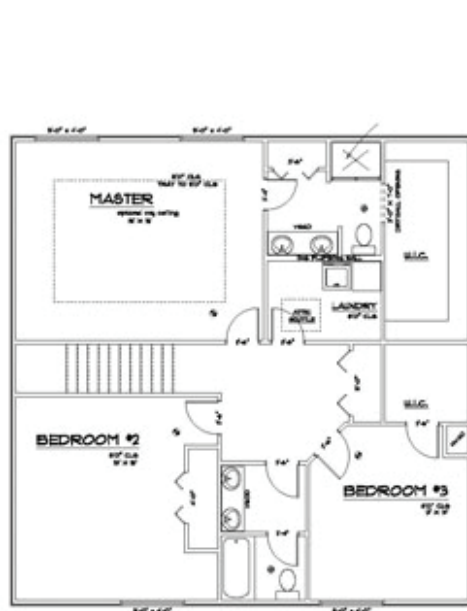

Main Level

Second Level

Lower Level

PENELOPE

Main Level: 953 SQ. FT.

Second Level: 1,296 SQ. FT.

Opt. Lower Level: 650 SQ. FT.

*Some plans may be shown with options *and are subject to change without notice.