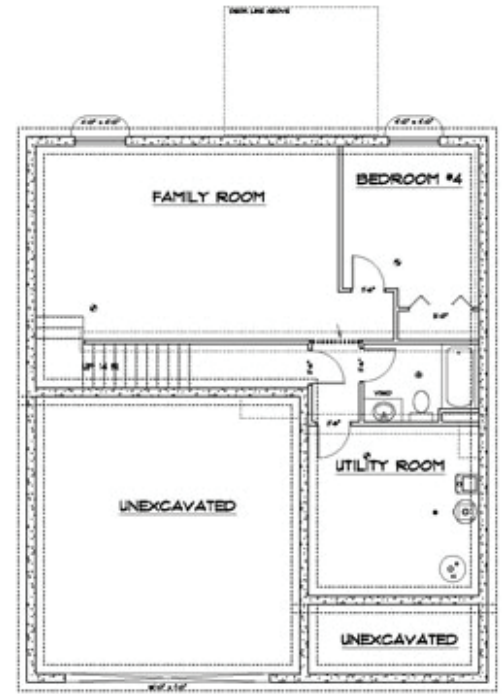

Main Level

Second Level

Lower Level

PENELOPE

Main Level: 953 SQ. FT.

Second Level: 1,296 SQ. FT.

Opt. Lower Level: 650 SQ. FT.

*Some plans may be shown with options *and are subject to change without notice.