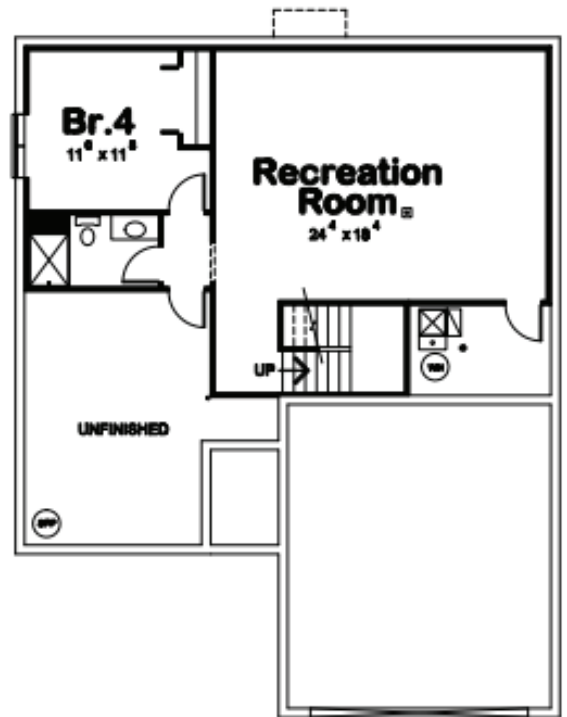

Main Level

Alt. Layout

Lower Level

THEA II

Main Level: 1,249 SQ. FT.

Opt. Lower Level: 755 SQ. FT.

*Some plans may be shown with options and are subject to change without notice.