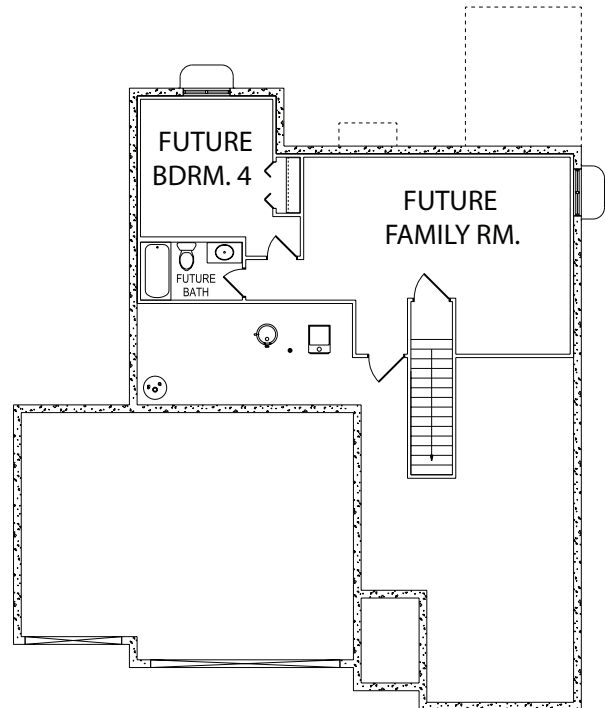

Main Level

Lower Level

REECE

Main Level: 1,415 SQ. FT.

Lower Level: 636 SQ. FT.

*Some plans may be shown with options *and are subject to change without notice.